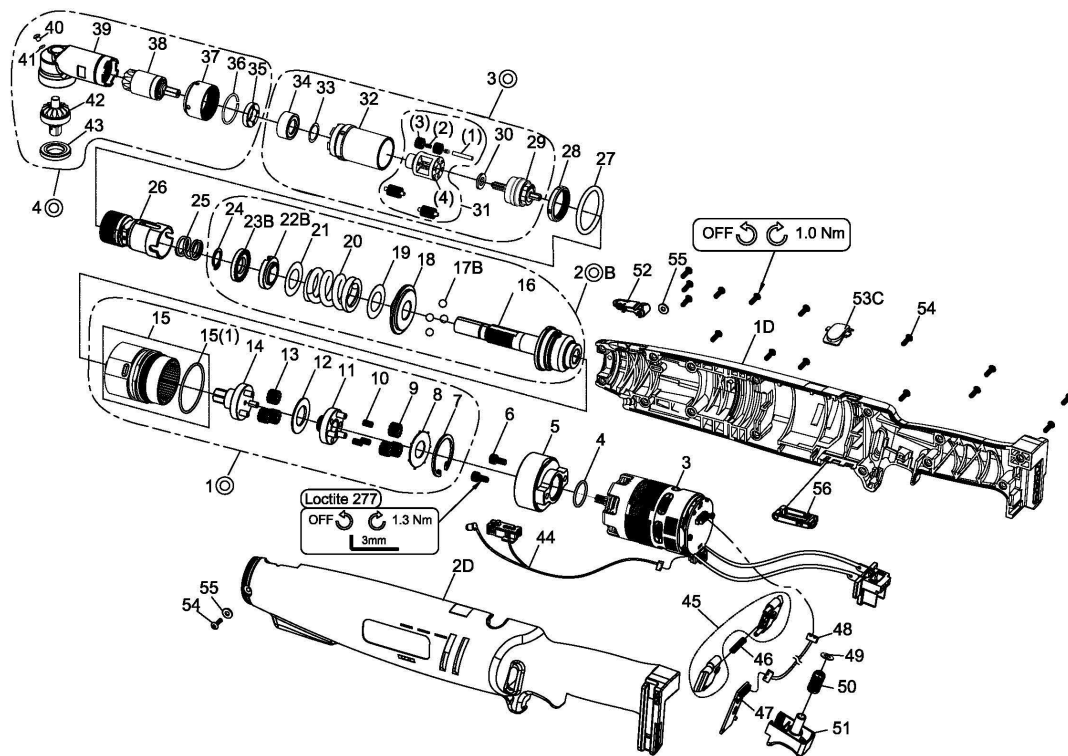

RRI-BA70S3 CORDLESS ANGLE WRENCH

Edition D

Index No	Part No.	Description	Q'ty
1	C01WRB35#G2	Upper Housing	1
2	C02WRB35#G2	Lower Housing	1
3	B83WR10	Brushless Motor Assembly ;w/driver	1
4	000-4110	O-Ring (Ø16×Ø1,5)	1
5	D51SC108B	Motor Holder	1
6	000-0242	Screw (M4×8L)	2
1⊙	B50WR70	Gear Box Units	1
7	000-3128	Snap Ring (RTW-28)	1
8	D39WR	Washer	1
9	D49WRB-13	Planet Gear	3
10	000-2415	Needle Bearing	3
11	B51WRB-8	Gear Cage Assembly	1
12	B39WR-8	Washer	1
13	B49WR-10	Planet Gear	3
14	B51WR-11	Gear Plate Assembly	1
15	B50WR	Gear Box Assembly	1
	(1)000-4118	(1) O-Ring (Ø28×Ø1,5)	1*
2⊙B	B43WRB70	Clutch Units	1
16	B29WRB	Clutch Assembly	1
17B	000-3854	Steel Ball (Ø7/32")	4
18	D39WR-1	Washer	1
19	D39WR-7	Washer	1
20	D48WR-2	Spring (Yellow)	1
21	D39WR-5	Washer (White)	1
22B	D39WR-3	Adjust Washer	1
23B	D54WR-3	Adjust Nut	1
24	000-30212I	Snap Ring (ISTW-12)	1
25	D48WR	Spring	1
26	B51WRB70-3	Connecting Holder Assembly	1
27	000-4120W	Marking Ring (P32, White)	1
28	D54WRB-3#BZ	Adjust Nut	1

Index No	Part No.	Description	Q'ty
3⊙	B49WRB70-2	Gear Ring Units	1
29	B51WRB70-2	Sun Gear Assembly	1
30	D39WRB-5	Washer	1
	B51WRB70	Gear Cage Assembly	1
	(1)000-3436	Pin	3
	(2)000-2415	Needle Bearing	6
	(3)D49WRB-9	Planet Gear	6
	(4)D51WRB	Gear Cage	1
32	D49WRB-2#BZ	Gear Ring	1
33	D39WRB-2	Washer	1
34	D42WRB-3	Washer	1
4⊙	B42WRB3-70	Angle Housing Units	1
35	D54WRB-2	Lock Nut	1
3	D44WRB	Collar	1
37	D54WRB-1#BZ	Lock Nut	1
38	D49WRB70-1	Mean Bevel Gear Assembly	1
39	B42WRB70/1#BZ	Angle Housing Assembly	1
40	000-1340	Screw	1
41	000-4114	O-Ring (Ø3×Ø1,5)	1
42	B49WRB3-70	Bevel Gear Assembly	1
43	D54WRB#BZ	Lock Nut	1
44	B75WR	Sensor Led Assembly	1
45	B09PW15-1#B1	F/R Valve (1set x 2pcs)	1
46	D48PW15-1	Spring	1
47	E76WR	PC Board	1
48	E86SC	Conection Wire	1
49	C39PW15-3	Washer	1
50	D48PW15	Spring	1
51	B09PW15#B1	Trigger Assemby	1
52	C10SC108B-2#B1	Cover	1
53C	33110-WRBA-02	Cover	1
54	000-1430C	Screw (M3xP0,5x10L)	16
55	000-1531B	Washer (Ø3,3×Ø8)	2
56	C10WRB#B1	Cover	1