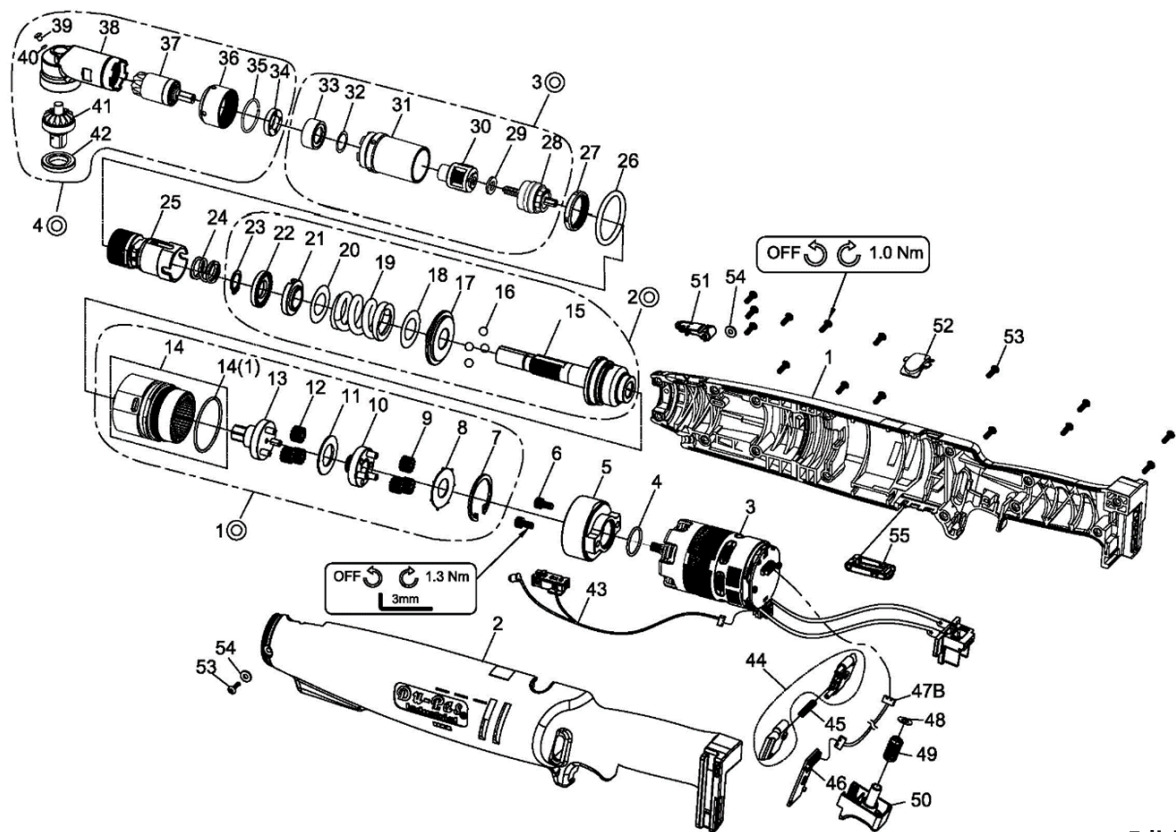

RRI-BA90S4 CORDLESS ANGLE WRENCH

Edition B

Index No	Part No.	Description	Q'ty
1	32001-WRCA(L)	Upper Housing	1
2	32002-WRCA(L)	Lower Housing	1
3	B83WRB90	Brushless Motor Assembly ;w/driver	1
4	000-4110	O-Ring (Ø16×Ø1,5)	1
5	D51SC108B	Motor Holder	1
6	000-0242	Screw (M4×8L)	2
1⊙	32050-WRBA-06	Gear Box Units	1
7	000-3128	Snap Ring (RTW-28)	1
8	D39WR	Washer	1
9	D49WRB-9	Planet Gear	3
10	32051-WRBA-09	Gear Cage Assembly	1
11	D39WR-8	Washer	1
12	B49WR-11	Planet Gear	3
13	B51WR-8	Gear Plate Assembly	1
14	B50WR	Gear Box Assembly	1
	(1)000-4118	(1) O-Ring (Ø28×Ø1,5)	1*
2⊙B	B43WRB90	Clutch Units	1
15	B29WRB	Clutch Assembly	1
16	000-3854	Steel Ball (Ø7/32")	4
17	D39WR-1	Washer	1
18	D39WR-7	Washer	1
19	D48WR-4	Spring	1
20	D39WR-5	Washer (White)	1
21	D39WR-3	Adjust Washer	1
22	D54WR-3	Adjust Nut	1
23	000-30212I	Snap Ring (ISTW-12)	1
24	D48WR	Spring	1
25	B51WRB70-3	Connecting Holder Assembly	1
26	000-4120W	Marking Ring (P32, White)	1
27	D54WRB-3#BZ	Adjust Nut	1

Index No	Part No.	Description	Q'ty
3⊙	32049-WRCA-07	Gear Ring Units	1
28	B51WRB70-2	Sun Gear Assembly	1
29	D39WRB-5	Washer	1
30	32051-WRCA-09	Gear Cage Assembly	1
31	D49WRB-2#BZ	Gear Ring	1
32	D39WRB-2	Washer	1
33	D42WRB-3	Bushing	1
4⊙	B42WRB4-90	Angle Housing Units	1
34	D54WRB-2	Lock Nut	1
35	D44WRB	Collar	1
36	D54WRB-1#BZ	Lock Nut	1
37	D49WRB90-1	Mean Bevel Gear Assembly	1
38	B42WRB70/1#BZ	Angle Housing Assembly	1
39	000-1340	Screw	1
40	000-4114	O-Ring (Ø3×Ø1,5)	1
41	B49WRB4-90	Bevel Gear Assembly	1
42	D54WRB#BZ	Lock Nut	1
43	B75WR	Sensor Led Assembly	1
44	B09PW15-1#B1	F/R Valve (1set x 2pcs)	1
45	D48PW15-1	Spring	1
46	E76WR	PC Board	1
47B	B86PW35	Conection Wire	1
48	C39PW15-3	Washer	1
49	D48PW15	Spring	1
50	B09PW15#B1	Trigger Assembly	1
51	C10SC108B-2#B1	Cover	1
52	33110-WRBA-02	Cover	1
53	000-1430C	Screw (M3xP0,5x10L)	16
54	000-1531B	Washer (Ø3,3×Ø8)	2
55	C10WRB#B1	Cover	1