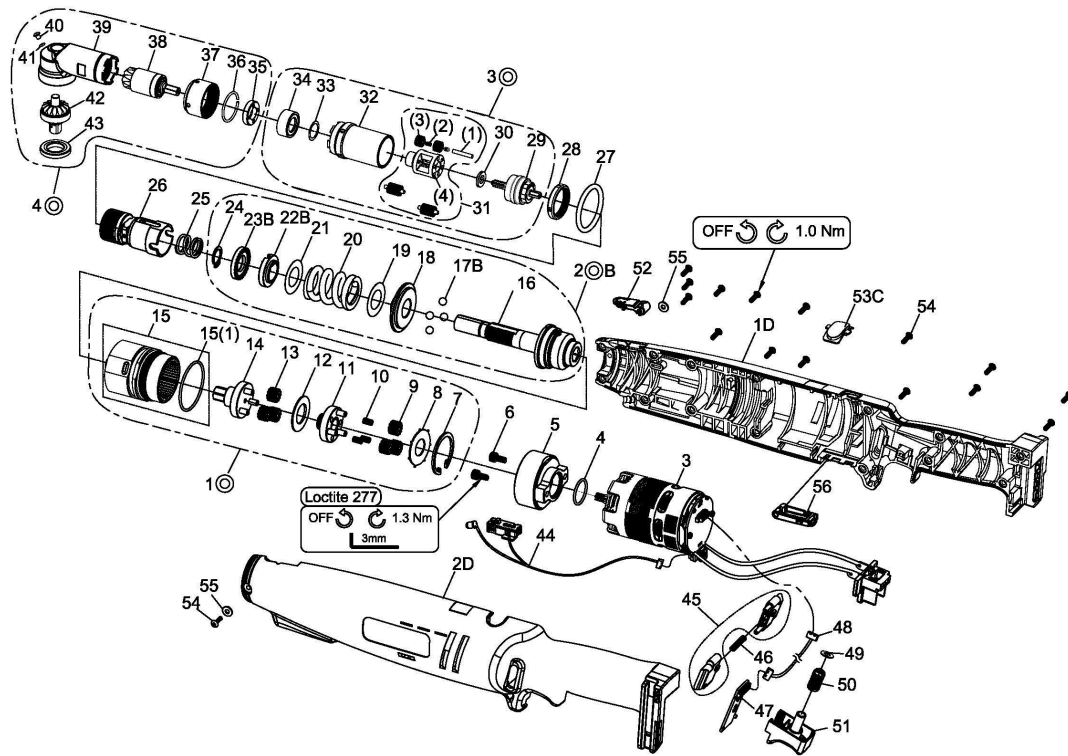

RRI-BA70S3 CORDLESS ANGLE WRENCH

Edition D

Index No	Part No.	Description	Q'ty
1	32001-WRCA(L)	Upper Housing	1
2	32002-WRCA(L)	Lower Housing	1
3	B83WR70	Brushless Motor Assembly ;w/driver	1
4	000-4110	O-Ring (Ø16×Ø1,5)	1
5	D51SC108B	Motor Holder	1
6	000-0242	Screw (M4×8L)	2
10C	B50WR70	Gear Box Units	1
7	000-3128	Snap Ring (RTW-28)	1
8	D39WR	Washer	1
9	D49WRB-13	Planet Gear	3
10	000-2415	Needle Bearing	3
11	B51WRB-8	Gear Cage Assembly	1
12	B39WR-8	Washer	1
13	B49WR-10	Planet Gear	3
14	B51WR-11	Gear Plate Assembly	1
15	B50WR	Gear Box Assembly	1
	(1)000-4118	(1) O-Ring (Ø28×Ø1,5)	1*
20B	B43WRB70	Clutch Units	1
16	B29WRB	Clutch Assembly	1
17B	000-3854	Steel Ball (Ø7/32")	4
18	D39WR-1	Washer	1
19	D39WR-7	Washer	1
20	D48WR-2	Spring (Yellow)	1
21	D39WR-5	Washer (White)	1
22B	D39WR-3	Adjust Washer	1
23B	D54WR-3	Adjust Nut	1
24	000-30212I	Snap Ring (ISTW-12)	1
25	D48WR	Spring	1
26	B51WRB70-3	Connecting Holder Assembly	1
27	000-4120W	Marking Ring (P32, White)	1
28	D54WRB-3#BZ	Adjust Nut	1

Index No	Part No.	Description	Q'ty
30C	B49WRB70-2	Gear Ring Units	1
29	B51WRB70-2	Sun Gear Assembly	1
30	D39WRB-5	Washer	1
	B51WRB70	Gear Cage Assembly	1
	(1)000-3436	Pin	3
	(2)000-2415	Needle Bearing	6
	(3)D49WRB-9	Planet Gear	6
	(4)D51WRB	Gear Cage	1
32	D49WRB-2#BZ	Gear Ring	1
33	D39WRB-2	Washer	1
34	D42WRB-3	Washer	1
40C	B42WRB3-70	Angle Housing Units	1
35	D54WRB-2	Lock Nut	1
3	D44WRB	Collar	1
37	D54WRB-1#BZ	Lock Nut	1
38	D49WRB70-1	Mean Bevel Gear Assembly	1
39	B42WRB70/1#BZ	Angle Housing Assembly	1
40	000-1340	Screw	1
41	000-4114	O-Ring (Ø3×Ø1,5)	1
42	B49WRB3-70	Bevel Gear Assembly	1
43	D54WRB#BZ	Lock Nut	1
44	B75WR	Sensor Led Assembly	1
45	B09PW15-1#B1	F/R Valve (1set x 2pcs)	1
46	D48PW15-1	Spring	1
47	E76WR	PC Board	1
48	E86SC	Connection Wire	1
49	C39PW15-3	Washer	1
50	D48PW15	Spring	1
51	B09PW15#B1	Trigger Assembly	1
52	C10SC108B-2#B1	Cover	1
53C	33110-WRBA-02	Cover	1
54	000-1430C	Screw (M3xP0,5x10L)	16
55	000-1531B	Washer (Ø3,3×Ø8)	2
56	C10WRB#B1	Cover	1