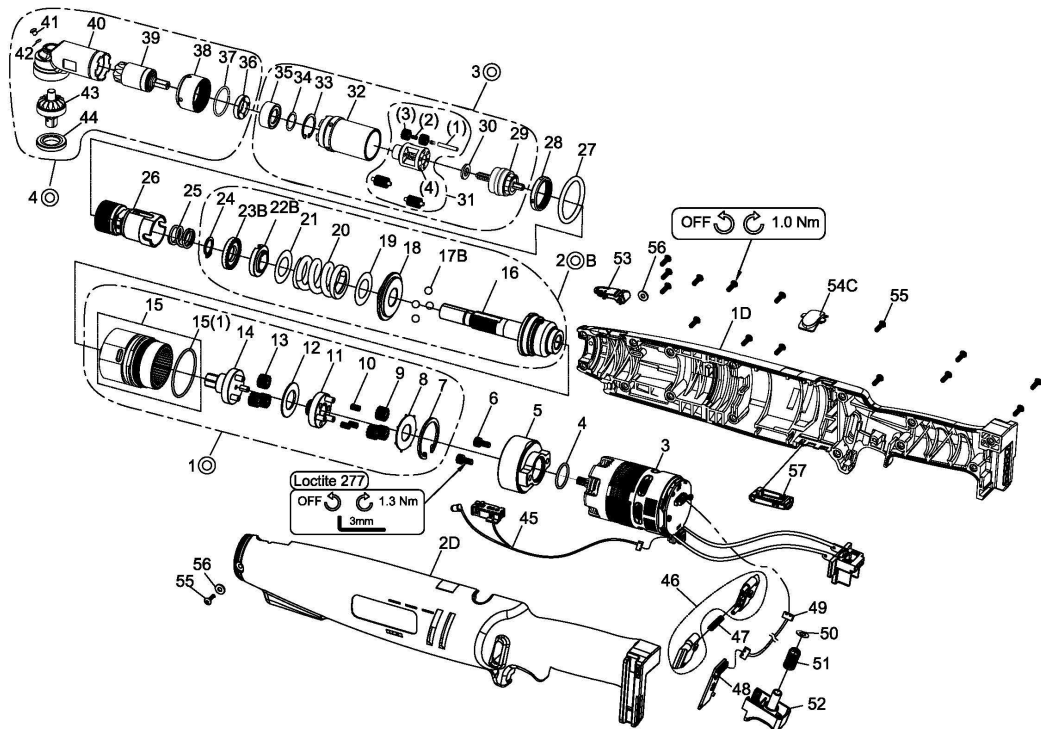

RRI-BA50S3 CORDLESS ANGLE WRENCH

Edition D

Index No	Part No.	Description	Q'ty
1D	32001-WRCA(L)	Upper Housing	1
2D	32002-WRCA(L)	Lower Housing	1
3	B83WR50	Brushless Motor Assembly ;w/driver	1
4	000-4110	O-Ring (Ø16×Ø1,5)	1
5	D51SC108B	Motor Holder	1
6	000-0242	Screw (M4×8L)	2
1⊙	B50WR10	Gear Box Units	1
7	000-3128	Snap Ring (RTW-28)	1
8	D39WR	Washer	1
9	D49WRB-13	Planet Gear	3
10	000-2415	Needle Bearing	3
11	B51WRB-7	Gear Cage Assembly	1
12	B39WR-8	Washer	1
13	B49WR-8	Planet Gear	3
14	B51WR-9	Gear Plate Assembly	1
15	B50WR	Gear Box Assembly	1
	(1)000-4118	(1) O-Ring (Ø28×Ø1.5)	1*
2⊙B	B43WRB50	Clutch Units	1
16	B29WRB	Clutch Assembly	1
17B	000-3854	Steel Ball (Ø7/32")	4
18	D39WR-1	Washer	1
19	D39WR-7	Washer	1
20	D48WRB-1	Spring (Blue)	1
21	D39WR-5	Washer (White)	1
22B	D39WR-3	Adjust Washer	1
23B	D54WR-3	Adjust Nut	1
24	000-30212I	Snap Ring (ISTW-12)	1
25	D48WR	Spring	1
26	B51WRB50-5	Connecting Holder Assembly	1
27	000-4120W	Marking Ring (P32, White)	1
28	D54WRB-7#BZ	Adjust Nut	1