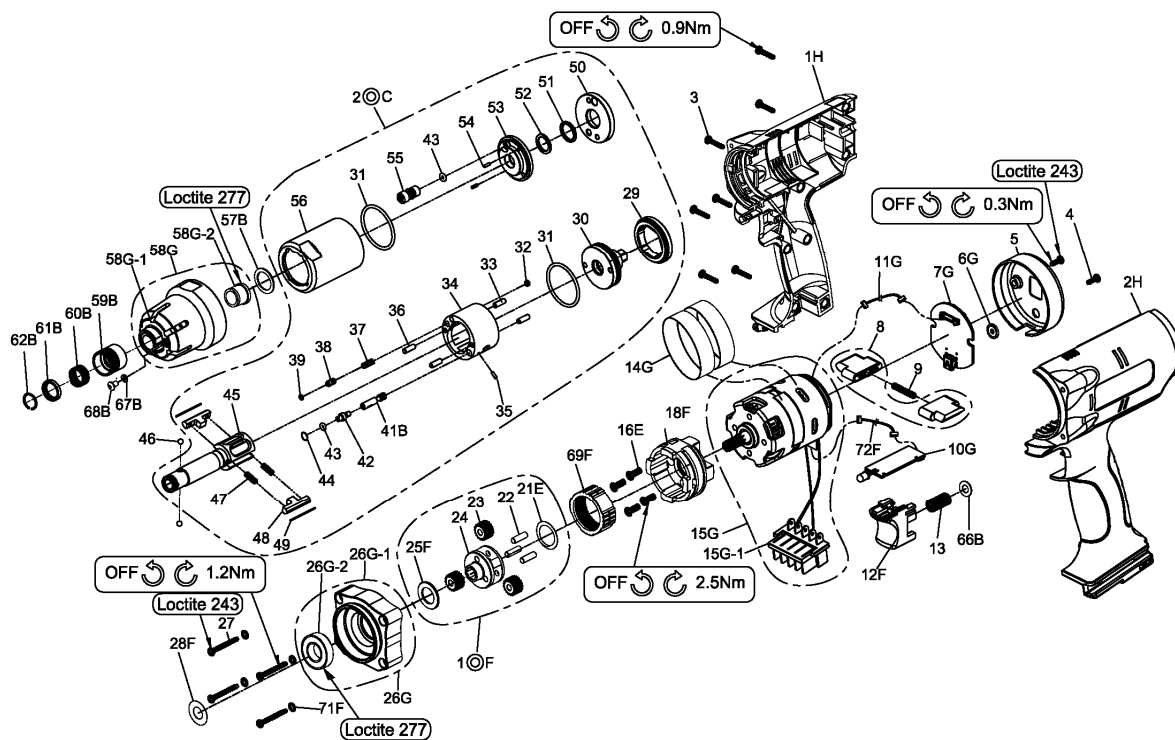

RRI-BIM15AT CORDLESS SHUT OFF IMPULSE TOOL

Edition: H

Index No	Part No.	Description	Q'ty
1H	32001-PWAP(S)	Upper Housing	1
2H	32002-PWAP(S)	Lower Housing	1
3	000-0930	Screw (φ 3x14L)	7
4	000-0831	Screw (φ 3x8L)	2
5	C10PW15#W2	Cover	1
6G	C09PW15-3#W2	Button	1
7G	E76PW15-1	LED Indicator Board	1
8	B09PW15-1#B1	F/R Valve (1setx2pcs)	1
9	D48PW15-1	Spring	1
10G	B761WT	PC Board	1
11G	B86PW15	Connector Wire	1
12F	B09PW#B1	Trigger Assembly	1
13	D48PW15	Spring	1
14G	C39PW15-C	Ring	2
15G	B83PW15-1	Brushless Motor ;w/driver	1
	(1)C06180C#B1	Connector	1
16E	000-1341C	Screw	4
18F	B50PW15-1B	Gear Box Assembly	1
1⊙F	B51PW15-B	Gear Cage Assembly	1
21E	D39PW15-1B	Washer	1
22	000-3440	Pin	3
23	D49PW15-1	Planet Gear	3
24	D51PW15	Gear Cage	1
25F	D39PW15-B	Washer	1
26G	B52PW15#BW	Housing Cover Assembly	1
	(1)D52PW15#BW	Housing Cover	1*
	(2)000-2338	Ball Bearing(6902-2RS)	1*
27	000-0840	Screw (φ 4x25L)	4
28F	D39PW15-4	Washer	1
2⊙C	BI40SD-400ASM	Pulse unit	1
29	I40S-402	Lock Nut	1*
30	I40S-415	Rear Plate	1*
31	00-41127	O-Ring	2*
32	I40S-454	Block Cap	1*
33	00-3407	Pin	2*
34	I70-404-B	Pulse Cylinder	1*